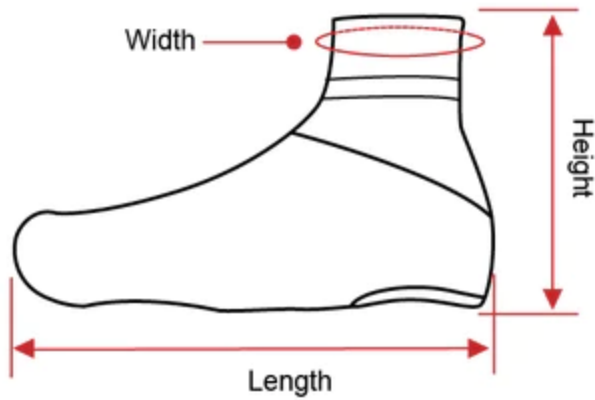

Santic Sizeguide Shoes

SIZE	39/40	41/42	43/44	45/46
Height (CM/INCH)	22.5 / 8.86	23 / 9.06	23.5 / 9.25	24 / 9.45
Width (CM/INCH)	11 / 4.33	11.5 / 4.53	12 / 4.72	12.5 / 4.92
Length (CM/INCH)	27 / 10.63	28.5 / 11.22	30 / 11.81	31.5 / 12.40